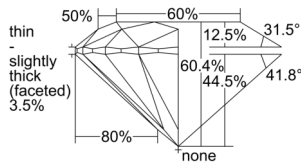

GIA®

FACSIMILE

GIA REPORT 6502541049

Verify this report at GIA.edu

GIA NATURAL DIAMOND DOSSIER®

October 01, 2024
GIA Report Number 6502541049
Shape and Cutting Style ..... Round Brilliant
Measurements ..... 4.00 - 4.03 x 2.43 mm

GRADING RESULTS

Carat Weight ..... 0.23 carat
Color Grade ..... G
Clarity Grade VS2
Cut Grade ..... Excellent

ADDITIONAL GRADING INFORMATION

Polish ..... Excellent
Symmetry ..... Excellent
Fluorescence ..... None
Clarity Characteristics ..... Cloud, Crystal
Inscription(s): GIA 6502541049

PROPORTIONS

GRADING SCALES

GIA COLOR SCALE	GIA CLARITY SCALE	GIA CUT SCALE	
D	FLAWLESS	EXCELLENT	
E	INTERNALLY FLAWLESS		
F		VVS₁	VERY GOOD
G	VVS₂		
H	VS₁	GOOD	
I	VS₂		
J	SI₁	FAIR	
K	SI₂		
L	I₁	POOR	
M			
N			
O	I₂		
P			
Q	I₃		
R			
S			
T			
U			
V			
W			
X			
Y			
Z