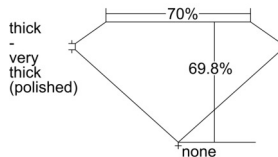

GIA®

FACSIMILE

GIA REPORT 6502542079

Verify this report at GIA.edu

GIA NATURAL DIAMOND DOSSIER®

October 01, 2024
GIA Report Number 6502542079
Shape and Cutting Style ..... **Cut-Cornered Rectangular Modified Brilliant**
Measurements ..... 4.92 x 3.64 x 2.54 mm

GRADING RESULTS

Carat Weight ..... 0.42 carat
Color Grade ..... G
Clarity Grade SI2

ADDITIONAL GRADING INFORMATION

Polish ..... Excellent
Symmetry ..... Very Good
Fluorescence ..... None
Clarity Characteristics ..... Cloud
Inscription(s): GIA 6502542079

PROPORTIONS

Profile not to actual proportions

GRADING SCALES

GIA COLOR SCALE		GIA CLARITY SCALE			
COLORLESS	D	VERY VERY SLIGHTLY INCLUDED	FLAWLESS		
	E		INTERNALLY FLAWLESS		
	F	VERY SLIGHTLY INCLUDED	VVS₁		
	G		VVS₂		
	H		VS₁		
	NEAR COLORLESS	I	SLIGHTLY INCLUDED	VS₂	
		J		SI₁	
		FAINT	K	INCLUDED	SI₂
			L		I₁
			M		I₂
VERT LIGHT	N	LIGHT	I₃		
	O				
	P				
	Q				
	R				
	S				
	T				
LIGHT	U				
	V				
	W				
	X				
Y					
Z