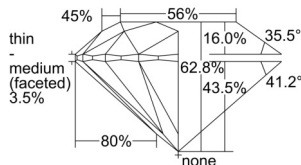

GIA®

FACSIMILE

GIA REPORT 6502542186

Verify this report at GIA.edu

GIA NATURAL DIAMOND DOSSIER®

October 01, 2024
GIA Report Number 6502542186
Shape and Cutting Style ..... Round Brilliant
Measurements ..... 4.12 - 4.14 x 2.60 mm

GRADING RESULTS

Carat Weight ..... 0.27 carat
Color Grade ..... G
Clarity Grade S11
Cut Grade ..... Excellent

ADDITIONAL GRADING INFORMATION

Polish ..... Excellent
Symmetry ..... Excellent
Fluorescence ..... None
Clarity Characteristics..... Cloud, Crystal, Feather
Inscription(s): GIA 6502542186

PROPORTIONS

Profile to actual proportions

GRADING SCALES

GIA COLOR SCALE	GIA CLARITY SCALE	GIA CUT SCALE	
D	FLAWLESS	EXCELLENT	
E	INTERNALLY FLAWLESS		
F		VVS₁	VERY GOOD
G	VVS₂		
H	VS₁	GOOD	
I	VS₂		
J	S1₁	FAIR	
K	S1₂		
L	I₁	POOR	
M	I₂		
N	I₃		
O			
P			
Q			
R			
S			
T			
U			
V			
W			
X			
Y			
Z