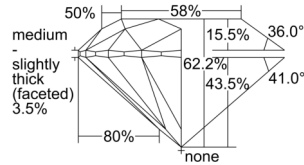

GIA®

FACSIMILE

GIA REPORT 6502542321

Verify this report at GIA.edu

GIA NATURAL DIAMOND DOSSIER®

October 01, 2024
GIA Report Number 6502542321
Shape and Cutting Style ..... Round Brilliant
Measurements ..... 3.86 - 3.88 x 2.41 mm

GRADING RESULTS

Carat Weight ..... 0.22 carat
Color Grade ..... D
Clarity Grade VS2
Cut Grade ..... Excellent

ADDITIONAL GRADING INFORMATION

Polish ..... Excellent
Symmetry ..... Excellent
Fluorescence ..... None
Clarity Characteristics ..... Cloud
Inscription(s): GIA 6502542321

PROPORTIONS

Profile to actual proportions