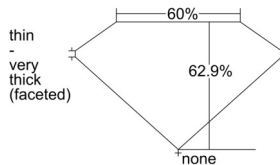

GIA®

FACSIMILE

GIA REPORT 6502544132

Verify this report at GIA.edu

GIA NATURAL DIAMOND DOSSIER®

October 07, 2024
GIA Report Number 6502544132
Shape and Cutting Style ..... Pear Brilliant
Measurements ..... 6.19 x 3.79 x 2.38 mm

GRADING RESULTS

Carat Weight ..... 0.33 carat
Color Grade ..... E
Clarity Grade SI1

ADDITIONAL GRADING INFORMATION

Polish ..... Very Good
Symmetry ..... Very Good
Fluorescence ..... None
Clarity Characteristics ..... Cloud
Inscription(s): GIA 6502544132

PROPORTIONS

Profile not to actual proportions

GRADING SCALES

GIA COLOR SCALE		GIA CLARITY SCALE			
COLORLESS	D	VERY VERY SLIGHTLY INCLUDED	FLAWLESS		
	E		INTERNALLY FLAWLESS		
	F		VVS₁		
	G		VVS₂		
	NEAR COLORLESS	H	VERY SLIGHTLY INCLUDED	VS₁	
		I		VS₂	
		FAINT	J	SLIGHTLY INCLUDED	SI₁
			K		SI₂
	L		I₁		
	M		I₂		
N	I₃				
P					
VERT LIGHT	Q	INCLUDED			
	R				
	S				
	T				
	U				
	V				
LIGHT	W				
	X				
	Y				
	Z