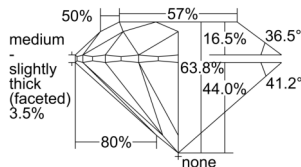

GIA®

FACSIMILE

GIA REPORT 6502544928

Verify this report at GIA.edu

GIA NATURAL DIAMOND DOSSIER®

October 01, 2024
GIA Report Number 6502544928
Shape and Cutting Style ..... Round Brilliant
Measurements ..... 6.04 - 6.12 x 3.88 mm

GRADING RESULTS

Carat Weight ..... 0.90 carat
Color Grade ..... E
Clarity Grade VS1
Cut Grade ..... Excellent

ADDITIONAL GRADING INFORMATION

Polish ..... Excellent
Symmetry ..... Very Good
Fluorescence ..... None
Clarity Characteristics..... Cloud, Indented Natural
Inscription(s): GIA 6502544928

PROPORTIONS

Profile to actual proportions

GRADING SCALES

GIA COLOR SCALE	GIA CLARITY SCALE	GIA CUT SCALE
D	FLAWLESS	EXCELLENT
E	INTERNALLY FLAWLESS	
F	VVS₁	VERY GOOD
G		
H	VVS₂	GOOD
I	VS₁	
J	VS₂	FAIR
K	SI₁	
L	SI₂	POOR
M	I₁	
N	I₂	
O	I₃	
P		
Q		
R		
S		
T		
U		
V		
W		
X		
Y		
Z