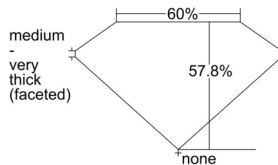

GIA®

FACSIMILE

GIA REPORT 6502547720

Verify this report at GIA.edu

GIA NATURAL DIAMOND DOSSIER®

October 01, 2024
GIA Report Number 6502547720
Shape and Cutting Style ..... Heart Brilliant
Measurements ..... 4.92 x 5.41 x 3.13 mm

GRADING RESULTS

Carat Weight ..... 0.50 carat
Color Grade ..... H
Clarity Grade SI1

ADDITIONAL GRADING INFORMATION

Polish ..... Excellent
Symmetry ..... Very Good
Fluorescence ..... None
Clarity Characteristics ..... Feather, Cloud
Inscription(s): GIA 6502547720

PROPORTIONS

Profile not to actual proportions

GRADING SCALES

GIA COLOR SCALE		GIA CLARITY SCALE	
COLORLESS	D	VERY VERY SLIGHTLY INCLUDED	FLAWLESS
	E		INTERNALLY FLAWLESS
	F		VVS₁
	G		VVS₂
	H		VS₁
	I		VS₂
	J		SI₁
	K		SI₂
	L		I₁
	M		I₂
NEAR COLORLESS	N	SLIGHTLY INCLUDED	I₃
	O		
	P		
	Q		
FAINT	R	INCLUDED	
	S		
	T		
	U		
VERT LIGHT	V		
	W		
	X		
	Y		
LIGHT	Z