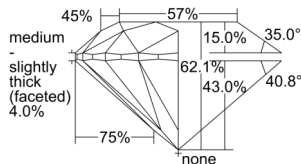

GIA®

FACSIMILE

GIA REPORT 6502549421

Verify this report at GIA.edu

GIA NATURAL DIAMOND DOSSIER®

October 01, 2024
GIA Report Number 6502549421
Shape and Cutting Style ..... Round Brilliant
Measurements ..... 4.88 - 4.91 x 3.04 mm

GRADING RESULTS

Carat Weight ..... 0.45 carat
Color Grade ..... E
Clarity Grade S11
Cut Grade ..... Excellent

ADDITIONAL GRADING INFORMATION

Polish ..... Excellent
Symmetry ..... Excellent
Fluorescence ..... None
Clarity Characteristics ..... Feather, Cloud
Inscription(s): GIA 6502549421

PROPORTIONS

Profile to actual proportions