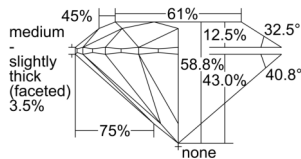

GIA®

FACSIMILE

GIA REPORT 6502549423

Verify this report at GIA.edu

GIA NATURAL DIAMOND DOSSIER®

October 03, 2024
GIA Report Number 6502549423
Shape and Cutting Style ..... Round Brilliant
Measurements ..... 4.36 - 4.39 x 2.57 mm

GRADING RESULTS

Carat Weight ..... 0.30 carat
Color Grade ..... H
Clarity Grade VS1
Cut Grade ..... Excellent

ADDITIONAL GRADING INFORMATION

Polish ..... Excellent
Symmetry ..... Excellent
Fluorescence ..... None
Clarity Characteristics..... Crystal, Needle, Pinpoint
Inspection(s): GIA 6502549423

PROPORTIONS

Profile to actual proportions

GRADING SCALES

GIA COLOR SCALE		GIA CLARITY SCALE		GIA CUT SCALE	
COLORLESS	D	VERY VERY SLIGHTLY INCLUDED	FLAWLESS	EXCELLENT	
	E		INTERNALLY FLAWLESS		
	F	VERY SLIGHTLY INCLUDED	VVS₁	VERY GOOD	
	G		VVS₂		
	H		VS₁	GOOD	
	I	VS₂			
	J	SLIGHTLY INCLUDED	SI₁	FAIR	
	K		SI₂		
	NEAR COLORLESS	L	INCLUDED	I₁	POOR
		M		I₂	
N		I₃			
O					
P					
Q					
R					
S					
T					
U					
V					
W					
X					
Y					
Z