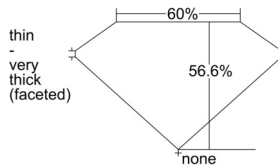

GIA®

FACSIMILE

GIA REPORT 6502549699

Verify this report at GIA.edu

GIA NATURAL DIAMOND DOSSIER®

October 01, 2024
GIA Report Number 6502549699
Shape and Cutting Style ..... Heart Brilliant
Measurements ..... 5.32 x 6.27 x 3.55 mm

GRADING RESULTS

Carat Weight ..... 0.70 carat
Color Grade ..... F
Clarity Grade VS2

ADDITIONAL GRADING INFORMATION

Polish ..... Excellent
Symmetry ..... Very Good
Fluorescence ..... Faint
Clarity Characteristics..... Crystal, Feather, Cloud
Inscription(s): GIA 6502549699

PROPORTIONS

Profile not to actual proportions

GRADING SCALES

GIA COLOR SCALE		GIA CLARITY SCALE			
COLORLESS	D	VERY VERY SLIGHTLY INCLUDED	FLAWLESS		
	E		INTERNALLY FLAWLESS		
	F	VERY SLIGHTLY INCLUDED	VVS₁		
	G		VVS₂		
	H		VS₁		
	NEAR COLORLESS	I	SLIGHTLY INCLUDED	VS₂	
		J		SI₁	
		FAINT	K	INCLUDED	SI₂
			L		I₁
			M		I₂
VERTICALLY LIGHT	N	LIGHT	I₃		
	O				
	P				
	Q				
	R