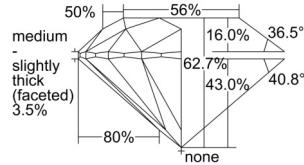

GIA®

FACSIMILE

GIA REPORT 6502552131

Verify this report at GIA.edu

GIA NATURAL DIAMOND DOSSIER®

October 03, 2024
GIA Report Number 6502552131
Shape and Cutting Style ..... Round Brilliant
Measurements ..... 5.35 - 5.38 x 3.36 mm

GRADING RESULTS

Carat Weight ..... 0.60 carat
Color Grade ..... K
Clarity Grade VS2
Cut Grade ..... Excellent

ADDITIONAL GRADING INFORMATION

Polish ..... Excellent
Symmetry ..... Excellent
Fluorescence ..... None
Clarity Characteristics ..... Crystal
Inscription(s): GIA 6502552131

PROPORTIONS

Profile to actual proportions