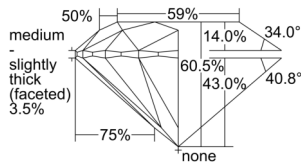

GIA®

FACSIMILE

GIA REPORT 6502553134

Verify this report at GIA.edu

GIA NATURAL DIAMOND DOSSIER®

October 01, 2024
GIA Report Number 6502553134
Shape and Cutting Style ..... Round Brilliant
Measurements ..... 6.27 - 6.30 x 3.80 mm

GRADING RESULTS

Carat Weight ..... 0.92 carat
Color Grade ..... K
Clarity Grade VS1
Cut Grade ..... Excellent

ADDITIONAL GRADING INFORMATION

Polish ..... Excellent
Symmetry ..... Excellent
Fluorescence ..... None
Clarity Characteristics ..... Crystal
Inscription(s): GIA 6502553134

PROPORTIONS

Profile to actual proportions

GRADING SCALES

GIA COLOR SCALE	GIA CLARITY SCALE	GIA CUT SCALE	
D	FLAWLESS	EXCELLENT	
E	INTERNALLY FLAWLESS		
F		VVS₁	VERY GOOD
G	VVS₂		
H	VS₁	GOOD	
I	VS₂		
J	SI₁	FAIR	
K	SI₂		
L	I₁	POOR	
M			
N			
O	I₂		
P			
Q	I₃		
R			
S			
T			
U			
V			
W			
X			
Y			
Z