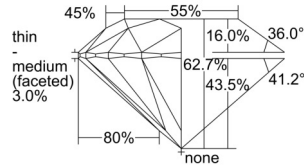

GIA®

FACSIMILE

GIA REPORT 6502554064

Verify this report at GIA.edu

GIA NATURAL DIAMOND DOSSIER®

October 04, 2024
GIA Report Number 6502554064
Shape and Cutting Style ..... Round Brilliant
Measurements ..... 4.29 - 4.31 x 2.70 mm

GRADING RESULTS

Carat Weight ..... 0.30 carat
Color Grade I
Clarity Grade VS2
Cut Grade ..... Excellent

ADDITIONAL GRADING INFORMATION

Polish ..... Excellent
Symmetry ..... Excellent
Fluorescence ..... None
Clarity Characteristics ..... Feather
Inscription(s): GIA 6502554064

PROPORTIONS

Profile to actual proportions

GRADING SCALES

GIA COLOR SCALE	GIA CLARITY SCALE	GIA CUT SCALE	
D	FLAWLESS	EXCELLENT	
E	INTERNALLY FLAWLESS		
F		VVS₁	VERY GOOD
G	VVS₂		
H	VS₁	GOOD	
I	VS₂		
J	SI₁	FAIR	
K	SI₂		
L	I₁	POOR	
M	I₂		
N	I₃		
O			
P			
Q			
R			
S			
T			
U			
V			
W			
X			
Y			
Z