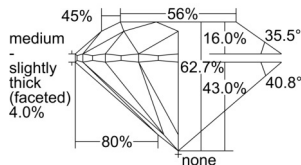

GIA®

FACSIMILE

GIA REPORT 6502556207

Verify this report at GIA.edu

GIA NATURAL DIAMOND DOSSIER®

October 04, 2024
GIA Report Number 6502556207
Shape and Cutting Style ..... Round Brilliant
Measurements ..... 4.47 - 4.50 x 2.81 mm

GRADING RESULTS

Carat Weight ..... 0.35 carat
Color Grade ..... G
Clarity Grade S11
Cut Grade ..... Excellent

ADDITIONAL GRADING INFORMATION

Polish ..... Excellent
Symmetry ..... Excellent
Fluorescence ..... Medium Blue
Clarity Characteristics ..... Cloud, Crystal
Inscription(s): GIA 6502556207

PROPORTIONS

Profile to actual proportions

GRADING SCALES

GIA COLOR SCALE

COLOREDNESS	D
	E
	F
	G
	H
	I
	J
NEAR COLORLESS	K
	L
FADING	M
	N
	O
	P
VERY LIGHT	Q
	R
	S
	T
	U
	V
	W
	X
	Y
LIGHT	Z

GIA CLARITY SCALE

VERY VERY SLIGHTLY INCLUDED	FLAWLESS
	INTERNALLY FLAWLESS
VERY SLIGHTLY INCLUDED	VVS₁
	VVS₂
SLIGHTLY INCLUDED	VS₁
	VS₂
INCLUDED	SI₁
	SI₂
	I₁
	I₂
	I₃

GIA CUT SCALE

EXCELLENT
VERY GOOD
GOOD
FAIR
POOR