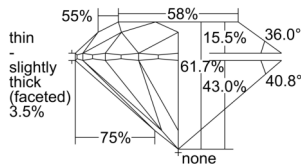

GIA®

FACSIMILE

GIA REPORT 6502556565

Verify this report at GIA.edu

GIA NATURAL DIAMOND DOSSIER®

October 03, 2024
GIA Report Number 6502556565
Shape and Cutting Style ..... Round Brilliant
Measurements ..... 5.54 - 5.57 x 3.43 mm

GRADING RESULTS

Carat Weight ..... 0.65 carat
Color Grade ..... F
Clarity Grade S11
Cut Grade ..... Excellent

ADDITIONAL GRADING INFORMATION

Polish ..... Excellent
Symmetry ..... Excellent
Fluorescence ..... None
Clarity Characteristics..... Cloud, Crystal, Feather
Inscription(s): GIA 6502556565

PROPORTIONS

Profile to actual proportions