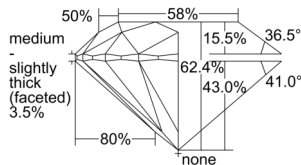

GIA®

FACSIMILE

GIA REPORT 6502556946

Verify this report at GIA.edu

GIA NATURAL DIAMOND DOSSIER®

October 03, 2024
GIA Report Number 6502556946
Shape and Cutting Style ..... Round Brilliant
Measurements ..... 5.11 - 5.15 x 3.20 mm

GRADING RESULTS

Carat Weight ..... 0.52 carat
Color Grade ..... E
Clarity Grade VVS1
Cut Grade ..... Excellent

ADDITIONAL GRADING INFORMATION

Polish ..... Excellent
Symmetry ..... Excellent
Fluorescence ..... None
Clarity Characteristics ..... Pinpoint
Inscription(s): GIA 6502556946

PROPORTIONS

Profile to actual proportions

GRADING SCALES

GIA COLOR SCALE	GIA CLARITY SCALE	GIA CUT SCALE	
D	FLAWLESS	EXCELLENT	
E	INTERNALLY FLAWLESS		
F		VVS₁	VERY GOOD
G	VVS₂		
H	VS₁	GOOD	
I	VS₂		
J	SI₁	FAIR	
K	SI₂		
L	I₁	POOR	
M			
N			
O	I₂		
P			
Q			
R	I₃		
S			
T			
U			
V			
W			
X			
Y			
Z