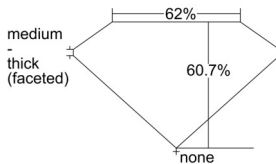

GIA®

FACSIMILE

GIA REPORT 6502557152

Verify this report at GIA.edu

GIA NATURAL DIAMOND DOSSIER®

October 03, 2024
GIA Report Number 6502557152
Shape and Cutting Style ..... Pear Brilliant
Measurements ..... 8.63 x 5.16 x 3.13 mm

GRADING RESULTS

Carat Weight ..... 0.80 carat
Color Grade ..... D
Clarity Grade SI2

ADDITIONAL GRADING INFORMATION

Polish ..... Excellent
Symmetry ..... Very Good
Fluorescence ..... Faint
Clarity Characteristics ..... Crystal
Inscription(s): GIA 6502557152

PROPORTIONS

Profile not to actual proportions

GRADING SCALES

GIA COLOR SCALE		GIA CLARITY SCALE			
COLORLESS	D	VERY VERY SLIGHTLY INCLUDED	FLAWLESS		
	E		INTERNALLY FLAWLESS		
	F	VERY SLIGHTLY INCLUDED	VVS₁		
	G		VVS₂		
	H		VS₁		
	NEAR COLORLESS	I	SLIGHTLY INCLUDED	VS₂	
		J		SI₁	
		FAINT	K	INCLUDED	SI₂
			L		I₁
			M		I₂
VERT LIGHT	N	INCLUDED	I₃		
	O				
	P				
	Q				
	R				
LIGHT	S				
	T				
	U				
	V				
	W				
X					
Y					
Z