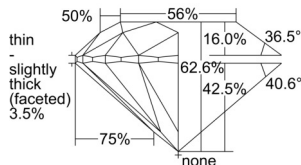

GIA®

FACSIMILE

GIA REPORT 6502557984

Verify this report at GIA.edu

GIA NATURAL DIAMOND DOSSIER®

October 03, 2024
GIA Report Number 6502557984
Shape and Cutting Style ..... Round Brilliant
Measurements ..... 4.94 - 4.96 x 3.10 mm

GRADING RESULTS

Carat Weight ..... 0.47 carat
Color Grade ..... F
Clarity Grade S11
Cut Grade ..... Excellent

ADDITIONAL GRADING INFORMATION

Polish ..... Excellent
Symmetry ..... Excellent
Fluorescence ..... None
Clarity Characteristics ..... Crystal, Cloud
Inscription(s): GIA 6502557984

PROPORTIONS

Profile to actual proportions

GRADING SCALES

GIA COLOR SCALE	GIA CLARITY SCALE	GIA CUT SCALE	
D	FLAWLESS	EXCELLENT	
E	INTERNALLY FLAWLESS		
F		VVS₁	VERY GOOD
G	VVS₂		
H	VS₁	GOOD	
I	VS₂		
J	S1₁	FAIR	
K	S1₂		
L	I₁	POOR	
M	I₂		
N	I₃		
O			
P			
Q			
R			
S			
T			
U			
V			
W			
X			
Y			
Z