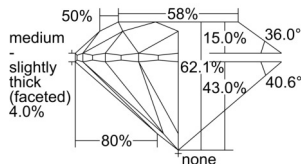

GIA®

FACSIMILE

GIA NATURAL DIAMOND DOSSIER®

October 03, 2024
GIA Report Number 6502558734
Shape and Cutting Style ..... Round Brilliant
Measurements ..... 5.27 - 5.31 x 3.28 mm

GRADING RESULTS

Carat Weight ..... 0.57 carat
Color Grade ..... H
Clarity Grade SI2
Cut Grade ..... Excellent

ADDITIONAL GRADING INFORMATION

Polish ..... Excellent
Symmetry ..... Excellent
Fluorescence ..... None
Clarity Characteristics ..... Crystal
Inscription(s): GIA 6502558734

GIA REPORT 6502558734

Verify this report at GIA.edu

PROPORTIONS

Profile to actual proportions

GRADING SCALES

GIA COLOR SCALE	GIA CLARITY SCALE	GIA CUT SCALE	
D	FLAWLESS	EXCELLENT	
E	INTERNALLY FLAWLESS		
F		VVS₁	VERY GOOD
G	VVS₂		
H	VS₁	GOOD	
I	VS₂		
J	SI₁	FAIR	
K	SI₂		
L	I₁	POOR	
M	I₂		
N	I₃		
O			
P			
Q			
R			
S			
T			
U			
V			
W			
X			
Y			
Z