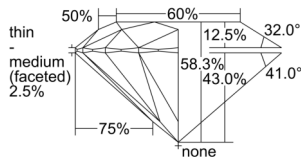

GIA®

FACSIMILE

GIA NATURAL DIAMOND DOSSIER®

October 03, 2024
GIA Report Number 6502561377
Shape and Cutting Style ..... Round Brilliant
Measurements ..... 4.63 - 4.67 x 2.71 mm

GRADING RESULTS

Carat Weight ..... 0.35 carat
Color Grade ..... E
Clarity Grade S11
Cut Grade ..... Excellent

ADDITIONAL GRADING INFORMATION

Polish ..... Excellent
Symmetry ..... Excellent
Fluorescence ..... Faint
Clarity Characteristics ..... Crystal, Cloud
Inscription(s): GIA 6502561377

GIA REPORT 6502561377

Verify this report at GIA.edu

PROPORTIONS

Profile to actual proportions

GRADING SCALES

GIA COLOR SCALE	GIA CLARITY SCALE	GIA CUT SCALE
COLOURLESS	FLAWLESS	EXCELLENT
E	INTERNALLY FLAWLESS	
F	VVS₁	VERY GOOD
G		
H	VVS₂	GOOD
I	VS₁	
J	VS₂	FAIR
K	S1₁	
L	S1₂	POOR
M	I₁	
N	I₂	
O	I₃	
P		
Q		
R		
S		
T		
U		
V		
W		
X		
Y		
Z