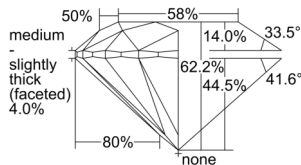

GIA®

FACSIMILE

GIA REPORT 6502561763

Verify this report at GIA.edu

GIA NATURAL DIAMOND DOSSIER®

October 04, 2024
GIA Report Number 6502561763
Shape and Cutting Style ..... Round Brilliant
Measurements ..... 4.88 - 4.90 x 3.04 mm

GRADING RESULTS

Carat Weight ..... 0.44 carat
Color Grade ..... D
Clarity Grade S11
Cut Grade ..... Excellent

ADDITIONAL GRADING INFORMATION

Polish ..... Excellent
Symmetry ..... Excellent
Fluorescence ..... Medium Blue
Clarity Characteristics ..... Crystal
Inscription(s): GIA 6502561763

PROPORTIONS

Profile to actual proportions

GRADING SCALES

GIA COLOR SCALE

COLORESS	D
	E
	F
	G
	H
	I
	J
NEAR COLORESS	K
	L
Faint	M
	N
	O
	P
VERY LIGHT	Q
	R
	S
	T
	U
	V
	W
	X
	Y
LIGHT	Z

GIA CLARITY SCALE

VERY VERY SLIGHTLY INCLUDED	FLAWLESS
	INTERNALLY FLAWLESS
VERY SLIGHTLY INCLUDED	VVS₁
	VVS₂
SLIGHTLY INCLUDED	VS₁
	VS₂
INCLUDED	SI₁
	SI₂
	I₁
	I₂
	I₃

GIA CUT SCALE

EXCELLENT
VERY GOOD
GOOD
FAIR
POOR