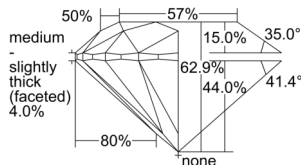

GIA®

FACSIMILE

GIA NATURAL DIAMOND DOSSIER®

October 03, 2024
GIA Report Number 6502562819
Shape and Cutting Style ..... Round Brilliant
Measurements ..... 5.21 - 5.24 x 3.29 mm

GRADING RESULTS

Carat Weight ..... 0.55 carat
Color Grade I
Clarity Grade VS1
Cut Grade ..... Excellent

ADDITIONAL GRADING INFORMATION

Polish ..... Excellent
Symmetry ..... Excellent
Fluorescence ..... None
Clarity Characteristics..... Crystal, Cloud, Needle
Inscription(s): GIA 6502562819

GIA REPORT 6502562819

Verify this report at GIA.edu

PROPORTIONS

Profile to actual proportions