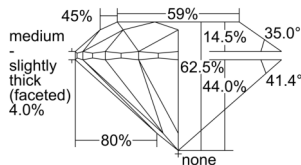

GIA®

FACSIMILE

GIA REPORT 6502562854

Verify this report at GIA.edu

GIA NATURAL DIAMOND DOSSIER®

October 03, 2024
GIA Report Number 6502562854
Shape and Cutting Style ..... Round Brilliant
Measurements ..... 5.04 - 5.07 x 3.16 mm

GRADING RESULTS

Carat Weight ..... 0.50 carat
Color Grade ..... E
Clarity Grade VS2
Cut Grade ..... Excellent

ADDITIONAL GRADING INFORMATION

Polish ..... Excellent
Symmetry ..... Excellent
Fluorescence ..... Faint
Clarity Characteristics..... Cloud, Crystal, Feather
Inscription(s): GIA 6502562854

PROPORTIONS

Profile to actual proportions

GRADING SCALES

GIA COLOR SCALE	GIA CLARITY SCALE	GIA CUT SCALE
D	FLAWLESS	EXCELLENT
E	FLAWLESS	
F	INTERNALLY FLAWLESS	VERY GOOD
G	FLAWLESS	
H	VVS₁	GOOD
I	VVS₂	
J	VS₁	FAIR
K	VS₂	
L	SI₁	POOR
M	SI₂	
N	I₁	
O	I₂	
P	I₃	
Q		
R		
S		
T		
U		
V		
W		
X		
Y		
Z