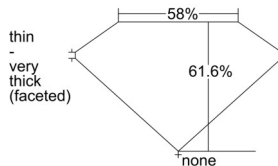

GIA®

FACSIMILE

GIA REPORT 6502563446

Verify this report at GIA.edu

GIA NATURAL DIAMOND DOSSIER®

October 07, 2024
GIA Report Number 6502563446
Shape and Cutting Style ..... Marquise Brilliant
Measurements ..... 7.63 x 3.87 x 2.39 mm

GRADING RESULTS

Carat Weight ..... 0.41 carat
Color Grade ..... F
Clarity Grade VS1

ADDITIONAL GRADING INFORMATION

Polish ..... Good
Symmetry ..... Good
Fluorescence ..... None
Clarity Characteristics..... Cloud, Feather
Inscription(s): GIA 6502563446

PROPORTIONS

Profile not to actual proportions

GRADING SCALES

GIA COLOR SCALE		GIA CLARITY SCALE			
COLORLESS	D	VERY VERY SLIGHTLY INCLUDED	FLAWLESS		
	E		INTERNALLY FLAWLESS		
	F	VERY SLIGHTLY INCLUDED	VVS₁		
	G		VVS₂		
	H		VS₁		
	NEAR COLORLESS	I	SLIGHTLY INCLUDED	VS₂	
		J		SI₁	
		FAINT	K	INCLUDED	SI₂
			L		I₁
			M		I₂
VERT LIGHT	N	LIGHT	I₃		
	O				
	P				
	Q				
	R