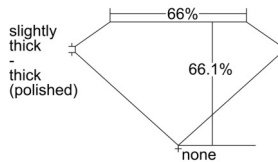

GIA®

FACSIMILE

GIA REPORT 6502563961

Verify this report at GIA.edu

GIA NATURAL DIAMOND DOSSIER®

October 07, 2024
GIA Report Number 6502563961
Shape and Cutting Style ..... **Cut-Cornered Rectangular Modified Brilliant**
Measurements ..... 6.29 x 4.44 x 2.94 mm

GRADING RESULTS

Carat Weight ..... 0.72 carat
Color Grade I
Clarity Grade VVS1

ADDITIONAL GRADING INFORMATION

Polish ..... Excellent
Symmetry ..... Excellent
Fluorescence ..... None
Clarity Characteristics ..... Pinpoint
Inscription(s): GIA 6502563961

PROPORTIONS

Profile not to actual proportions

GRADING SCALES

GIA COLOR SCALE		GIA CLARITY SCALE			
COLORLESS	D	VERY VERY SLIGHTLY INCLUDED	FLAWLESS		
	E		INTERNALLY FLAWLESS		
	F	VERY SLIGHTLY INCLUDED	VVS₁		
	G		VVS₂		
	H		VS₁		
	NEAR COLORLESS	I	SLIGHTLY INCLUDED	VS₂	
		J		SI₁	
		FAINT	K	INCLUDED	SI₂
			L		I₁
			M		I₂
VERT LIGHT	N	LIGHT	I₃		
	O				
	P				
	Q				
	R