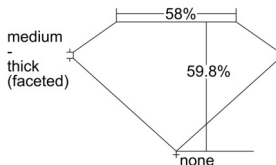

GIA®

FACSIMILE

GIA REPORT 6502564160

Verify this report at GIA.edu

GIA NATURAL DIAMOND DOSSIER®

October 03, 2024
GIA Report Number 6502564160
Shape and Cutting Style ..... Heart Brilliant
Measurements ..... 4.45 x 5.08 x 3.04 mm

GRADING RESULTS

Carat Weight ..... 0.40 carat
Color Grade ..... G
Clarity Grade VVS1

ADDITIONAL GRADING INFORMATION

Polish ..... Excellent
Symmetry ..... Excellent
Fluorescence ..... None
Clarity Characteristics ..... Feather
Inscription(s): GIA 6502564160

PROPORTIONS

Profile not to actual proportions

GRADING SCALES

GIA COLOR SCALE		GIA CLARITY SCALE			
COLORLESS	D	VERY VERY SLIGHTLY INCLUDED	FLAWLESS		
	E		INTERNALLY FLAWLESS		
	F	VERY SLIGHTLY INCLUDED	VVS₁		
	G		VVS₂		
	H		VS₁		
	NEAR COLORLESS	I	SLIGHTLY INCLUDED	VS₂	
		J		SI₁	
		FAINT	K	INCLUDED	SI₂
			L		I₁
			M		I₂
VERT LIGHT	N	INCLUDED	I₃		
	O				
	P				
	Q				
	R				
LIGHT	S				
	T				
	U				
	V				
	W				
	X				
Y					
Z