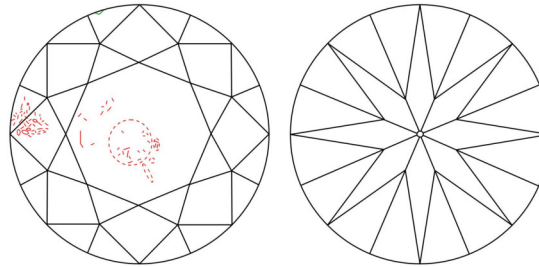

GIA NATURAL DIAMOND GRADING REPORT

October 04, 2024  
 GIA Report Number ..... 6502567849  
 Shape and Cutting Style ..... Round Brilliant  
 Measurements ..... 6.56 - 6.58 x 3.92 mm

GRADING RESULTS

Carat Weight ..... 1.03 carat  
 Color Grade ..... D  
 Clarity Grade ..... SI2  
 Cut Grade ..... Excellent

PROPORTIONS

Profile to actual proportions

CLARITY CHARACTERISTICS

KEY TO SYMBOLS\*

-  Cloud
-  Feather
-  Crystal
-  Needle
-  Natural

\* Red symbols denote internal characteristics (inclusions). Green or black symbols denote external characteristics (blemishes). Diagram is an approximate representation of the diamond, and symbols shown indicate type, position, and approximate size of clarity characteristics. All clarity characteristics may not be shown. Details of finish are not shown.