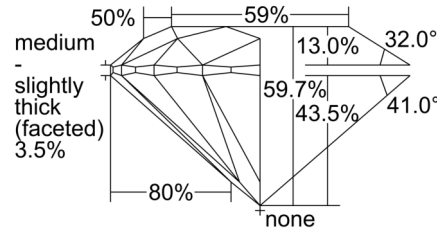

GIA NATURAL DIAMOND GRADING REPORT

October 04, 2024  
 GIA Report Number ..... 6502567849  
 Shape and Cutting Style ..... Round Brilliant  
 Measurements ..... 6.56 - 6.58 x 3.92 mm

GRADING RESULTS

Carat Weight ..... 1.03 carat  
 Color Grade ..... D  
 Clarity Grade ..... SI2  
 Cut Grade ..... Excellent

PROPORTIONS

Profile to actual proportions

CLARITY CHARACTERISTICS

KEY TO SYMBOLS\*

-  Cloud
-  Feather
-  Crystal
-  Needle
-  Natural

\* Red symbols denote internal characteristics (inclusions). Green or black symbols denote external characteristics (blemishes). Diagram is an approximate representation of the diamond, and symbols shown indicate type, position, and approximate size of clarity characteristics. All clarity characteristics may not be shown. Details of finish are not shown.