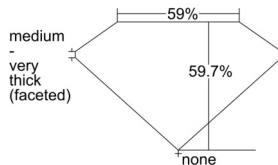

GIA®

FACSIMILE

GIA REPORT 6502568083

Verify this report at GIA.edu

GIA NATURAL DIAMOND DOSSIER®

October 04, 2024
GIA Report Number 6502568083
Shape and Cutting Style ..... Heart Brilliant
Measurements ..... 5.53 x 6.33 x 3.78 mm

GRADING RESULTS

Carat Weight ..... 0.77 carat
Color Grade ..... J
Clarity Grade VS2

ADDITIONAL GRADING INFORMATION

Polish ..... Excellent
Symmetry ..... Excellent
Fluorescence ..... None
Clarity Characteristics..... Crystal, Feather
Inscription(s): GIA 6502568083

PROPORTIONS

Profile not to actual proportions

GRADING SCALES

GIA COLOR SCALE		GIA CLARITY SCALE			
COLORLESS	D	VERY VERY SLIGHTLY INCLUDED	FLAWLESS		
	E		INTERNALLY FLAWLESS		
	F		VVS₁		
	G		VVS₂		
	NEAR COLORLESS	H	VERY SLIGHTLY INCLUDED	VS₁	
		I		VS₂	
		FAINT	J	SLIGHTLY INCLUDED	I₁
			K		I₂
	L		I₃		
	VERT LIGHT		M	INCLUDED	
N					
O					
P					
Q					
R					
LIGHT	S				
	T				
	U				
	V				
	W				
	Z