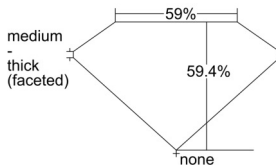

GIA®

FACSIMILE

GIA REPORT 6502568086

Verify this report at GIA.edu

GIA NATURAL DIAMOND DOSSIER®

October 04, 2024
GIA Report Number 6502568086
Shape and Cutting Style ..... Heart Brilliant
Measurements ..... 5.48 x 6.43 x 3.82 mm

GRADING RESULTS

Carat Weight ..... 0.80 carat
Color Grade ..... G
Clarity Grade VS2

ADDITIONAL GRADING INFORMATION

Polish ..... Excellent
Symmetry ..... Very Good
Fluorescence ..... None
Clarity Characteristics..... Cloud, Crystal, Feather
Inscription(s): GIA 6502568086

PROPORTIONS

Profile not to actual proportions

GRADING SCALES

GIA COLOR SCALE		GIA CLARITY SCALE			
COLORLESS	D	VERY VERY SLIGHTLY INCLUDED	FLAWLESS		
	E		INTERNALLY FLAWLESS		
	F	VERY SLIGHTLY INCLUDED	VVS₁		
	G		VVS₂		
	H		VS₁		
	NEAR COLORLESS	I	SLIGHTLY INCLUDED	VS₂	
		J		SI₁	
		FAINT	K	INCLUDED	SI₂
			L		I₁
			M		I₂
VERTICALLY LIGHT	N	INCLUDED	I₃		
	O				
	P				
	Q				
	R				
LIGHT	S				
	T				
	U				
	V				
	W				
X					
Y					
Z