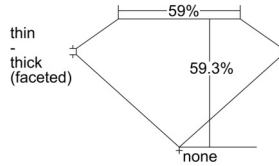

GIA®

FACSIMILE

GIA REPORT 6502568353

Verify this report at GIA.edu

GIA NATURAL DIAMOND DOSSIER®

October 04, 2024
GIA Report Number 6502568353
Shape and Cutting Style ..... Heart Brilliant
Measurements ..... 4.79 x 5.60 x 3.32 mm

GRADING RESULTS

Carat Weight ..... 0.53 carat
Color Grade ..... H
Clarity Grade VS1

ADDITIONAL GRADING INFORMATION

Polish ..... Excellent
Symmetry ..... Excellent
Fluorescence ..... None
Clarity Characteristics ..... Feather
Inscription(s): GIA 6502568353

PROPORTIONS

Profile not to actual proportions

GRADING SCALES

GIA COLOR SCALE		GIA CLARITY SCALE			
COLORLESS	D	VERY VERY SLIGHTLY INCLUDED	FLAWLESS		
	E		INTERNALLY FLAWLESS		
	F	VERY SLIGHTLY INCLUDED	VVS₁		
	G		VVS₂		
	H		VS₁		
	NEAR COLORLESS	I	SLIGHTLY INCLUDED	VS₂	
		J		SI₁	
		FAINT	K	INCLUDED	SI₂
			L		I₁
			M		I₂
VERT LIGHT	N	INCLUDED	I₃		
	O				
	P				
	Q				
	R				
	S				
LIGHT	T				
	U				
	V				
	W				
	X				
Y					
Z