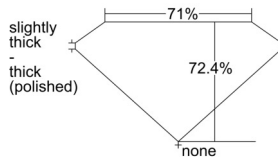

GIA®

FACSIMILE

GIA REPORT 6502571181

Verify this report at GIA.edu

GIA NATURAL DIAMOND DOSSIER®

October 07, 2024
GIA Report Number 6502571181
Shape and Cutting Style ..... **Square Modified Brilliant**
Measurements ..... 4.26 x 4.25 x 3.08 mm

GRADING RESULTS

Carat Weight ..... 0.50 carat
Color Grade ..... F
Clarity Grade VS2

ADDITIONAL GRADING INFORMATION

Polish ..... Excellent
Symmetry ..... Very Good
Fluorescence ..... None
Clarity Characteristics..... Feather, Cloud, Cavity
Inscription(s): GIA 6502571181

PROPORTIONS

Profile not to actual proportions

GRADING SCALES

GIA COLOR SCALE		GIA CLARITY SCALE			
COLORLESS	D	VERY VERY SLIGHTLY INCLUDED	FLAWLESS		
	E		INTERNALLY FLAWLESS		
	F	VERY SLIGHTLY INCLUDED	VVS₁		
	G		VVS₂		
	H		VS₁		
	NEAR COLORLESS	I	SLIGHTLY INCLUDED	VS₂	
		J		SI₁	
		FAINT	K	INCLUDED	SI₂
			L		I₁
			M		I₂
VERT LIGHT	N	LIGHT	I₃		
	O				
	P				
	Q				
	R