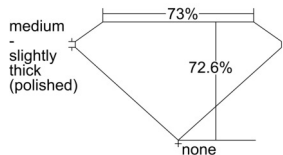

GIA®

FACSIMILE

GIA REPORT 6502571224

Verify this report at GIA.edu

GIA NATURAL DIAMOND DOSSIER®

October 04, 2024
GIA Report Number 6502571224
Shape and Cutting Style ..... Square Modified Brilliant
Measurements ..... 4.90 x 4.87 x 3.54 mm

GRADING RESULTS

Carat Weight ..... 0.73 carat
Color Grade ..... F
Clarity Grade VS1

ADDITIONAL GRADING INFORMATION

Polish ..... Excellent
Symmetry ..... Very Good
Fluorescence ..... None
Clarity Characteristics ..... Feather, Pinpoint
Inscription(s): GIA 6502571224

PROPORTIONS

Profile not to actual proportions

GRADING SCALES

GIA COLOR SCALE		GIA CLARITY SCALE			
COLORLESS	D	VERY VERY SLIGHTLY INCLUDED	FLAWLESS		
	E		INTERNALLY FLAWLESS		
	F	VERY SLIGHTLY INCLUDED	VVS₁		
	G		VVS₂		
	H		VS₁		
	NEAR COLORLESS	I	SLIGHTLY INCLUDED	VS₂	
		J		SI₁	
		FAINT	K	INCLUDED	SI₂
			L		I₁
			M		I₂
VERT LIGHT	N	LIGHT	I₃		
	O				
	P				
	Q				
	R