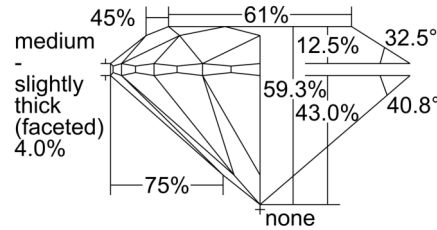

GIA NATURAL DIAMOND GRADING REPORT

October 07, 2024  
 GIA Report Number ..... 6502572240  
 Shape and Cutting Style ..... Round Brilliant  
 Measurements ..... 8.18 - 8.21 x 4.86 mm

GRADING RESULTS

Carat Weight ..... 2.00 carat  
 Color Grade ..... G  
 Clarity Grade ..... SI2  
 Cut Grade ..... Excellent

PROPORTIONS

Profile to actual proportions

CLARITY CHARACTERISTICS

KEY TO SYMBOLS\*

- Feather
- Cloud
- Knot
- Crystal
- Needle

\* Red symbols denote internal characteristics (inclusions). Green or black symbols denote external characteristics (blemishes). Diagram is an approximate representation of the diamond, and symbols shown indicate type, position, and approximate size of clarity characteristics. All clarity characteristics may not be shown. Details of finish are not shown.