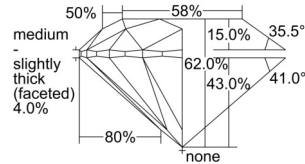

GIA®

FACSIMILE

GIA NATURAL DIAMOND DOSSIER®

October 07, 2024
GIA Report Number **6502576403**
Shape and Cutting Style ..... **Round Brilliant**
Measurements ..... **5.06 - 5.07 x 3.14 mm**

GRADING RESULTS

Carat Weight ..... **0.50 carat**
Color Grade ..... **E**
Clarity Grade **S11**
Cut Grade ..... **Excellent**

ADDITIONAL GRADING INFORMATION

Polish ..... **Excellent**
Symmetry ..... **Excellent**
Fluorescence ..... **None**
Clarity Characteristics..... **Cloud, Crystal**
Inscription(s): GIA 6502576403

GIA REPORT 6502576403

Verify this report at GIA.edu

PROPORTIONS

Profile to actual proportions