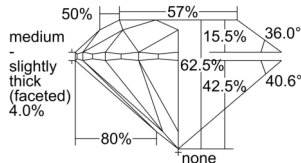

GIA®

FACSIMILE

GIA REPORT 6502576666

Verify this report at GIA.edu

GIA NATURAL DIAMOND DOSSIER®

October 07, 2024
GIA Report Number 6502576666
Shape and Cutting Style ..... Round Brilliant
Measurements ..... 5.04 - 5.07 x 3.16 mm

GRADING RESULTS

Carat Weight ..... 0.50 carat
Color Grade ..... E
Clarity Grade VVS1
Cut Grade ..... Excellent

ADDITIONAL GRADING INFORMATION

Polish ..... Excellent
Symmetry ..... Excellent
Fluorescence ..... None
Clarity Characteristics ..... Pinpoint, Feather
Inscription(s): GIA 6502576666

PROPORTIONS

Profile to actual proportions