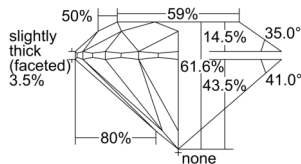

GIA®

FACSIMILE

GIA REPORT 6502577163

Verify this report at GIA.edu

GIA NATURAL DIAMOND DOSSIER®

October 04, 2024
GIA Report Number 6502577163
Shape and Cutting Style ..... Round Brilliant
Measurements ..... 5.09 - 5.13 x 3.15 mm

GRADING RESULTS

Carat Weight ..... 0.51 carat
Color Grade ..... G
Clarity Grade S11
Cut Grade ..... Excellent

ADDITIONAL GRADING INFORMATION

Polish ..... Excellent
Symmetry ..... Excellent
Fluorescence ..... Faint
Clarity Characteristics..... Crystal, Cloud, Feather
Inscription(s): GIA 6502577163

PROPORTIONS

Profile to actual proportions

GRADING SCALES

GIA COLOR SCALE	GIA CLARITY SCALE	GIA CUT SCALE	
D	FLAWLESS	EXCELLENT	
E	INTERNALLY FLAWLESS		
F		VVS₁	VERY GOOD
G	VVS₂		
H	VS₁	GOOD	
I	VS₂		
J	S1₁	FAIR	
K	S1₂		
L	I₁	POOR	
M	I₂		
N	I₃		
O			
P			
Q			
R			
S			
T			
U			
V			
W			
X			
Y			
Z