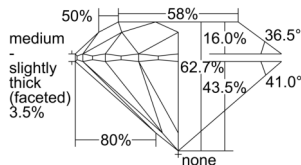

GIA®

FACSIMILE

GIA REPORT 6502577251

Verify this report at GIA.edu

GIA NATURAL DIAMOND DOSSIER®

October 14, 2024
GIA Report Number 6502577251
Shape and Cutting Style ..... Round Brilliant
Measurements ..... 5.07 - 5.10 x 3.19 mm

GRADING RESULTS

Carat Weight ..... 0.51 carat
Color Grade ..... G
Clarity Grade VVS2
Cut Grade ..... Excellent

ADDITIONAL GRADING INFORMATION

Polish ..... Excellent
Symmetry ..... Excellent
Fluorescence ..... None
Clarity Characteristics..... Cloud, Pinpoint, Surface Graining
Inscription(s): GIA 6502577251

PROPORTIONS

Profile to actual proportions

GRADING SCALES

GIA COLOR SCALE

COLORLESS	D
	E
	F
	G
	H
	I
	J
NEAR COLORLESS	K
	L
Faint	M
	N
	O
	P
Very Light	Q
	R
	S
	T
	U
	V
	W
	X
	Y
Light	Z

GIA CLARITY SCALE

VERY VERY SLIGHTLY INCLUDED	FLAWLESS
	INTERNALLY FLAWLESS
VERY SLIGHTLY INCLUDED	VVS₁
	VVS₂
SLIGHTLY INCLUDED	VS₁
	VS₂
INCLUDED	SI₁
	SI₂
	I₁
	I₂
	I₃

GIA CUT SCALE

EXCELLENT
VERY GOOD
GOOD
FAIR
POOR