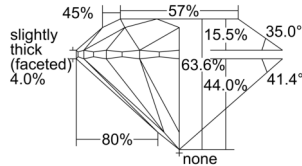

GIA®

FACSIMILE

GIA REPORT 6502577641

Verify this report at GIA.edu

GIA NATURAL DIAMOND DOSSIER®

October 08, 2024
GIA Report Number 6502577641
Shape and Cutting Style ..... Round Brilliant
Measurements ..... 6.08 - 6.13 x 3.88 mm

GRADING RESULTS

Carat Weight ..... 0.90 carat
Color Grade ..... E
Clarity Grade VVS2
Cut Grade ..... Excellent

ADDITIONAL GRADING INFORMATION

Polish ..... Excellent
Symmetry ..... Excellent
Fluorescence ..... None
Clarity Characteristics..... Pinpoint, Indented Natural
Inscription(s): GIA 6502577641

PROPORTIONS

Profile to actual proportions