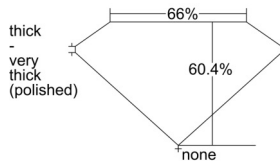

GIA®

FACSIMILE

GIA REPORT 6502577743

Verify this report at GIA.edu

GIA NATURAL DIAMOND DOSSIER®

October 07, 2024
GIA Report Number 6502577743
Shape and Cutting Style ..... **Modified Kite Step Cut**
Measurements ..... **8.79 x 4.49 x 2.71 mm**

GRADING RESULTS

Carat Weight ..... 0.71 carat
Color Grade ..... H
Clarity Grade VVS2

ADDITIONAL GRADING INFORMATION

Polish ..... Excellent
Symmetry ..... Excellent
Fluorescence ..... None
Clarity Characteristics..... Feather, Pinpoint
Inscription(s): GIA 6502577743

PROPORTIONS

Profile not to actual proportions

GRADING SCALES

GIA COLOR SCALE		GIA CLARITY SCALE			
COLORLESS	D	VERY VERY SLIGHTLY INCLUDED	FLAWLESS		
	E		INTERNALLY FLAWLESS		
	F	VERY SLIGHTLY INCLUDED	VVS₁		
	G		VVS₂		
	H		VS₁		
	NEAR COLORLESS	I	SLIGHTLY INCLUDED	VS₂	
		J		SI₁	
		FAINT	K	INCLUDED	SI₂
			L		I₁
			M		I₂
VERTICALLY LIGHT	N	INCLUDED	I₃		
	O				
	P				
	Q				
	R				
LIGHT	S				
	T				
	U				
	V				
	W				
	X				
	Y				
	Z