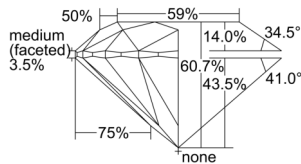

GIA®

FACSIMILE

GIA REPORT 6502579240

Verify this report at GIA.edu

GIA NATURAL DIAMOND DOSSIER®

October 08, 2024
GIA Report Number 6502579240
Shape and Cutting Style ..... Round Brilliant
Measurements ..... 5.13 - 5.14 x 3.12 mm

GRADING RESULTS

Carat Weight ..... 0.50 carat
Color Grade ..... G
Clarity Grade VS1
Cut Grade ..... Excellent

ADDITIONAL GRADING INFORMATION

Polish ..... Excellent
Symmetry ..... Excellent
Fluorescence ..... Faint
Clarity Characteristics ..... Needle, Feather
Inscription(s): GIA 6502579240

PROPORTIONS

Profile to actual proportions

GRADING SCALES

GIA COLOR SCALE	GIA CLARITY SCALE	GIA CUT SCALE	
D	FLAWLESS	EXCELLENT	
E	INTERNALLY FLAWLESS		
F		VVS₁	VERY GOOD
G	VVS₂		
H	VS₁	GOOD	
I	VS₂		
J	SI₁	FAIR	
K	SI₂		
L	I₁	POOR	
M	I₂		
N	I₃		
O			
P			
Q			
R			
S			
T			
U			
V			
W			
X			
Y			
Z