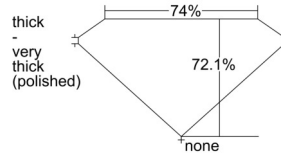

GIA®

FACSIMILE

GIA REPORT 6502580777

Verify this report at GIA.edu

GIA NATURAL DIAMOND DOSSIER®

October 07, 2024
GIA Report Number 6502580777
Shape and Cutting Style ..... Square Modified Brilliant
Measurements ..... 4.37 x 4.30 x 3.10 mm

GRADING RESULTS

Carat Weight ..... 0.50 carat
Color Grade ..... E
Clarity Grade VS1

ADDITIONAL GRADING INFORMATION

Polish ..... Excellent
Symmetry ..... Excellent
Fluorescence ..... None
Clarity Characteristics..... Crystal, Feather, Cloud, Pinpoint
Inscription(s): GIA 6502580777

PROPORTIONS

Profile not to actual proportions

GRADING SCALES

GIA COLOR SCALE		GIA CLARITY SCALE			
COLORLESS	D	VERY VERY SLIGHTLY INCLUDED	FLAWLESS		
	E		INTERNALLY FLAWLESS		
	F	VERY SLIGHTLY INCLUDED	VVS₁		
	G		VVS₂		
	H		VS₁		
	NEAR COLORLESS	I	SLIGHTLY INCLUDED	VS₂	
		J		SI₁	
		FAINT	K	INCLUDED	SI₂
			L		I₁
			M		I₂
VERT LIGHT	N	LIGHT	I₃		
	O				
	P				
	Q				
	R