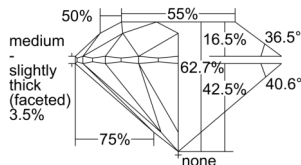

GIA®

FACSIMILE

GIA REPORT 6502582201

Verify this report at GIA.edu

GIA NATURAL DIAMOND DOSSIER®

October 08, 2024
GIA Report Number 6502582201
Shape and Cutting Style ..... Round Brilliant
Measurements ..... 5.58 - 5.62 x 3.51 mm

GRADING RESULTS

Carat Weight ..... 0.68 carat
Color Grade ..... G
Clarity Grade S11
Cut Grade ..... Excellent

ADDITIONAL GRADING INFORMATION

Polish ..... Excellent
Symmetry ..... Excellent
Fluorescence ..... Medium Blue
Clarity Characteristics ..... Crystal, Feather
Inscription(s): GIA 6502582201

PROPORTIONS

Profile to actual proportions