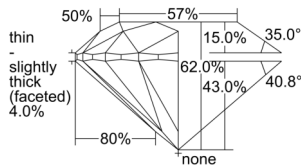

GIA®

FACSIMILE

GIA REPORT 6502582343

Verify this report at GIA.edu

GIA NATURAL DIAMOND DOSSIER®

October 07, 2024
GIA Report Number 6502582343
Shape and Cutting Style ..... Round Brilliant
Measurements ..... 5.25 - 5.28 x 3.26 mm

GRADING RESULTS

Carat Weight ..... 0.56 carat
Color Grade ..... G
Clarity Grade VS1
Cut Grade ..... Excellent

ADDITIONAL GRADING INFORMATION

Polish ..... Excellent
Symmetry ..... Excellent
Fluorescence ..... None
Clarity Characteristics..... Cloud, Feather, Needle, Pinpoint
Inscription(s): GIA 6502582343

PROPORTIONS

Profile to actual proportions