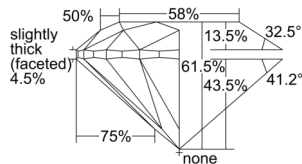

GIA®

FACSIMILE

GIA REPORT 6502582776

Verify this report at GIA.edu

GIA NATURAL DIAMOND DOSSIER®

October 08, 2024
GIA Report Number 6502582776
Shape and Cutting Style ..... Round Brilliant
Measurements ..... 4.90 - 4.92 x 3.02 mm

GRADING RESULTS

Carat Weight ..... 0.45 carat
Color Grade ..... F
Clarity Grade VS1
Cut Grade ..... Excellent

ADDITIONAL GRADING INFORMATION

Polish ..... Excellent
Symmetry ..... Excellent
Fluorescence ..... None
Clarity Characteristics ..... Feather, Pinpoint
Inscription(s): GIA 6502582776

PROPORTIONS

Profile to actual proportions

GRADING SCALES

GIA COLOR SCALE	GIA CLARITY SCALE	GIA CUT SCALE	
D	FLAWLESS	EXCELLENT	
E	INTERNALLY FLAWLESS		
F		VVS₁	VERY GOOD
G	VVS₂		
H	VS₁	GOOD	
I	VS₂		
J	SI₁	FAIR	
K	SI₂		
L	I₁	POOR	
M	I₂		
N	I₃		
O			
P			
Q			
R			
S			
T			
U			
V			
W			
X			
Y			
Z