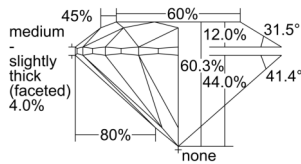

GIA®

FACSIMILE

GIA REPORT 6502583426

Verify this report at GIA.edu

GIA NATURAL DIAMOND DOSSIER®

October 07, 2024
GIA Report Number **6502583426**
Shape and Cutting Style ..... **Round Brilliant**
Measurements ..... **4.56 - 4.57 x 2.75 mm**

GRADING RESULTS

Carat Weight ..... **0.35 carat**
Color Grade ..... **F**
Clarity Grade **S11**
Cut Grade ..... **Excellent**

ADDITIONAL GRADING INFORMATION

Polish ..... **Excellent**
Symmetry ..... **Excellent**
Fluorescence ..... **Faint**
Clarity Characteristics..... **Feather, Cloud**
Inscription(s): **GIA 6502583426**

PROPORTIONS

Profile to actual proportions

GRADING SCALES

GIA COLOR SCALE	GIA CLARITY SCALE	GIA CUT SCALE	
D	FLAWLESS	EXCELLENT	
E	INTERNALLY FLAWLESS		
F		VVS₁	VERY GOOD
G	VVS₂		
H	VS₁	GOOD	
I	VS₂		
J	S1₁	FAIR	
K	S1₂		
L	I₁	POOR	
M	I₂		
N	I₃		
O