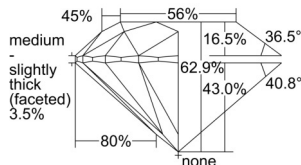

GIA®

FACSIMILE

GIA REPORT 6502583569

Verify this report at GIA.edu

GIA NATURAL DIAMOND DOSSIER®

October 07, 2024
GIA Report Number 6502583569
Shape and Cutting Style ..... Round Brilliant
Measurements ..... 5.36 - 5.38 x 3.38 mm

GRADING RESULTS

Carat Weight ..... 0.60 carat
Color Grade ..... F
Clarity Grade VS1
Cut Grade ..... Excellent

ADDITIONAL GRADING INFORMATION

Polish ..... Excellent
Symmetry ..... Excellent
Fluorescence ..... Faint
Clarity Characteristics..... Indented Natural, Feather, Pinpoint
Inscription(s): GIA 6502583569

PROPORTIONS

Profile to actual proportions

GRADING SCALES

GIA COLOR SCALE	GIA CLARITY SCALE	GIA CUT SCALE	
D	FLAWLESS	EXCELLENT	
E	INTERNALLY FLAWLESS		
F		VVS₁	VERY GOOD
G	VVS₂		
H	VS₁	GOOD	
I	VS₂		
J	SI₁	FAIR	
K	SI₂		
L	I₁	POOR	
M			
N			
O	I₂		
P			
Q			
R	I₃		
S			
T			
U			
V			
W			
X			
Y			
Z