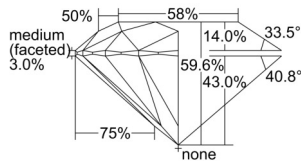

GIA®

FACSIMILE

GIA REPORT 6502583792

Verify this report at GIA.edu

GIA NATURAL DIAMOND DOSSIER®

October 08, 2024
GIA Report Number **6502583792**
Shape and Cutting Style ..... **Round Brilliant**
Measurements ..... **5.79 - 5.81 x 3.46 mm**

GRADING RESULTS

Carat Weight ..... **0.70 carat**
Color Grade ..... **J**
Clarity Grade **VS1**
Cut Grade ..... **Excellent**

ADDITIONAL GRADING INFORMATION

Polish ..... **Excellent**
Symmetry ..... **Excellent**
Fluorescence ..... **None**
Clarity Characteristics..... **Feather, Pinpoint, Internal Graining**
Inspection(s): **GIA 6502583792**

PROPORTIONS

Profile to actual proportions

GRADING SCALES

GIA COLOR SCALE	GIA CLARITY SCALE	GIA CUT SCALE	
D	FLAWLESS	EXCELLENT	
E	INTERNALLY FLAWLESS		
F		VVS₁	VERY GOOD
G	VVS₂		
H	VS₁	GOOD	
I	VS₂		
J	SI₁	FAIR	
K	SI₂		
L	I₁	POOR	
M	I₂		
N	I₃		
O			
P			
Q			
R			
S			
T			
U			
V			
W			
X			
Y			
Z