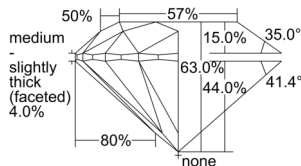

GIA®

FACSIMILE

GIA REPORT 6502585111

Verify this report at GIA.edu

GIA NATURAL DIAMOND DOSSIER®

October 07, 2024
GIA Report Number 6502585111
Shape and Cutting Style ..... Round Brilliant
Measurements ..... 5.77 - 5.81 x 3.65 mm

GRADING RESULTS

Carat Weight ..... 0.75 carat
Color Grade ..... F
Clarity Grade S11
Cut Grade ..... Excellent

ADDITIONAL GRADING INFORMATION

Polish ..... Excellent
Symmetry ..... Excellent
Fluorescence ..... None
Clarity Characteristics..... Crystal, Cloud, Feather
Inscription(s): GIA 6502585111

PROPORTIONS

Profile to actual proportions

GRADING SCALES

GIA COLOR SCALE

COLORED	D
	E
	F
	G
	H
	I
	J
NEAR COLORLESS	K
	L
	M
	N
	O
	P
	Q
	R
	S
	T
	U
	V
	W
	X
	Y
	Z

GIA CLARITY SCALE

FLAWLESS	VERY VERY SLIGHTLY INCLUDED	VVS₁	VVS₂	VS₁	VS₂	SI₁	SI₂	I₁	I₂	I₃	
											FLAWLESS
INTERNALLY FLAWLESS	VERY SLIGHTLY INCLUDED										

GIA CUT SCALE

EXCELLENT
VERY GOOD
GOOD
FAIR
POOR