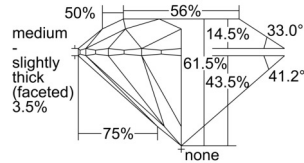

GIA®

FACSIMILE

GIA REPORT 6502585149

Verify this report at GIA.edu

GIA NATURAL DIAMOND DOSSIER®

October 08, 2024
GIA Report Number 6502585149
Shape and Cutting Style ..... Round Brilliant
Measurements ..... 4.31 - 4.32 x 2.65 mm

GRADING RESULTS

Carat Weight ..... 0.30 carat
Color Grade ..... G
Clarity Grade S11
Cut Grade ..... Excellent

ADDITIONAL GRADING INFORMATION

Polish ..... Excellent
Symmetry ..... Excellent
Fluorescence ..... None
Clarity Characteristics..... Cloud, Feather, Cavity
Inscription(s): GIA 6502585149

PROPORTIONS

Profile to actual proportions