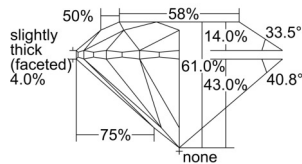

GIA®

FACSIMILE

GIA REPORT 6502585686

Verify this report at GIA.edu

GIA NATURAL DIAMOND DOSSIER®

October 08, 2024
GIA Report Number 6502585686
Shape and Cutting Style ..... Round Brilliant
Measurements ..... 5.12 - 5.15 x 3.13 mm

GRADING RESULTS

Carat Weight ..... 0.51 carat
Color Grade ..... D
Clarity Grade S11
Cut Grade ..... Excellent

ADDITIONAL GRADING INFORMATION

Polish ..... Excellent
Symmetry ..... Excellent
Fluorescence ..... Medium Blue
Clarity Characteristics ..... Feather
Inscription(s): GIA 6502585686

PROPORTIONS

Profile to actual proportions

GRADING SCALES

GIA COLOR SCALE

COLOREDNESS	D
	E
	F
	G
	H
	I
	J
NEAR COLORLESS	K
	L
FAIN	M
	N
	O
	P
	Q
VERY LIGHT	R
	S
	T
	U
	V
	W
	X
	Y
LIGHT	Z

GIA CLARITY SCALE

FLAWLESS	INTERNAL FLAWLESS	
		EXCELLENT
VERY VERY SLIGHTLY INCLUDED	VVS₁	VERY GOOD
VERY SLIGHTLY INCLUDED	VVS₂	
SLIGHTLY INCLUDED	VS₁	GOOD
	VS₂	
INCLUDED	SI₁	FAIR
	SI₂	
INCLUDED	I₁	POOR
	I₂	
	I₃